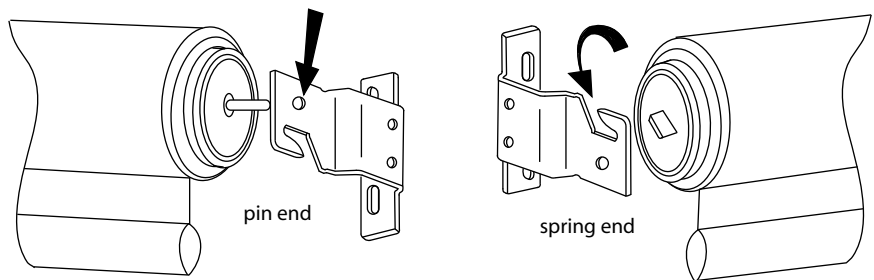

Spring Roller System Information

<p>Size restrictions * (see price table for fabric width restrictions)</p>	<table border="1"> <thead> <tr> <th></th> <th>22mm</th> <th>38mm</th> </tr> </thead> <tbody> <tr> <td>Minimum Width</td> <td>380mm</td> <td>550mm</td> </tr> <tr> <td>Maximum Width</td> <td>2000mm*</td> <td>2000mm*</td> </tr> <tr> <td>Minimum Height</td> <td>N/A</td> <td>N/A</td> </tr> <tr> <td>Maximum Height</td> <td>3000mm</td> <td>3000mm</td> </tr> </tbody> </table>		22mm	38mm	Minimum Width	380mm	550mm	Maximum Width	2000mm*	2000mm*	Minimum Height	N/A	N/A	Maximum Height	3000mm	3000mm	<p>Tube Size</p> <p>Spring sizes</p>
	22mm	38mm															
Minimum Width	380mm	550mm															
Maximum Width	2000mm*	2000mm*															
Minimum Height	N/A	N/A															
Maximum Height	3000mm	3000mm															
<p>Control Side</p>	<p>R/H standard (cord) <i>(Optional l/h)</i></p>																
<p>Tube Size:</p>	<p>22mm & 38mm</p>																
<p>Stacking Depth</p> <p>Fixing</p> <table border="1"> <tr> <td>Top Fix</td> <td>✓</td> </tr> <tr> <td>Side Fix</td> <td>✓</td> </tr> <tr> <td>Face Fix</td> <td>✓</td> </tr> <tr> <td>Hold Down Clips</td> <td>X</td> </tr> </table>	Top Fix	✓	Side Fix	✓	Face Fix	✓	Hold Down Clips	X									
Top Fix	✓																
Side Fix	✓																
Face Fix	✓																
Hold Down Clips	X																

Additional information

	Spring
all std fabrics (apart from dimout/blackout, laminated and plastic fabrics)	small under 2000mm w/d large over 2000mm w/d
all laminated, and dimout/blackout fabrics	big only
all plastic materials	big only
all 3 to 1's	big only
if the blind has a laminato trim	big only